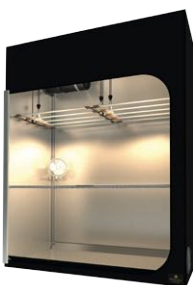

#	REFERENCE	DESIGNATION
1x	DS120W	Dark Street 120x60x178 cm
2x	COM100K	Cosmorrow Kit 100W FULL SPECTRUM
1x	DF16E350	DF16 Extractor T° 150/250/350m³/h
1x	DF16F250	DF16 Filter CTC80 1.5kg 250m³/h
1x	MF020BB	Monkey Fan 20W Osc. Ball Bearing

2x COM100K – Average PPFD: 773µmol/s/m², d=15cm