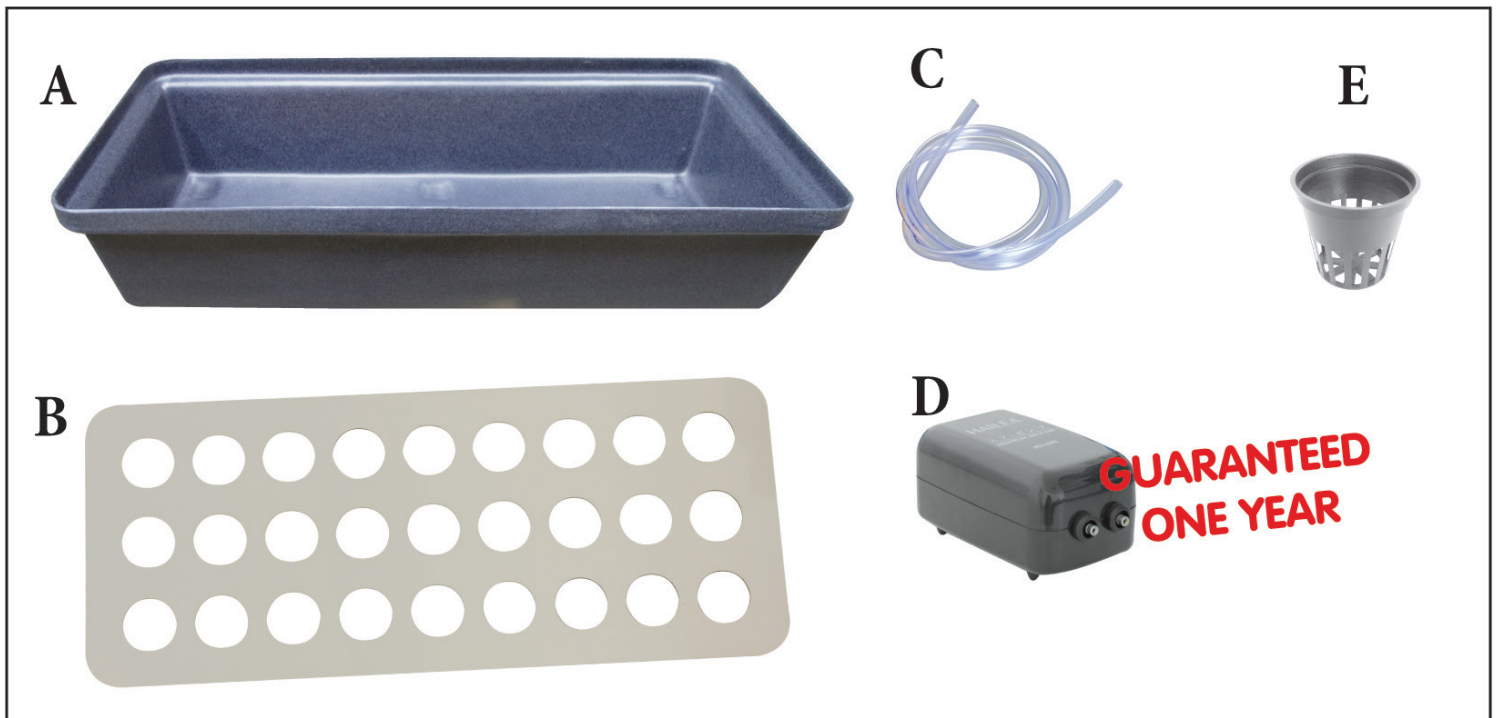

CuttingBoard™

GRATIS

L = 66 cm, l = 30 cm, H = 14 cm
+/- 13 Liters - 27 plants

A	B	C	D	E
1	1	2	1	27
RE03000	CV06014	EI01001	PM01007	PO01001

BRINGING NATURE AND TECHNOLOGY TOGETHER

**YOUR PUMP IS GUARANTEED
ONE YEAR
FROM DATE OF PURCHASE.**
It must not be opened or modified.
KEEP YOUR INVOICE