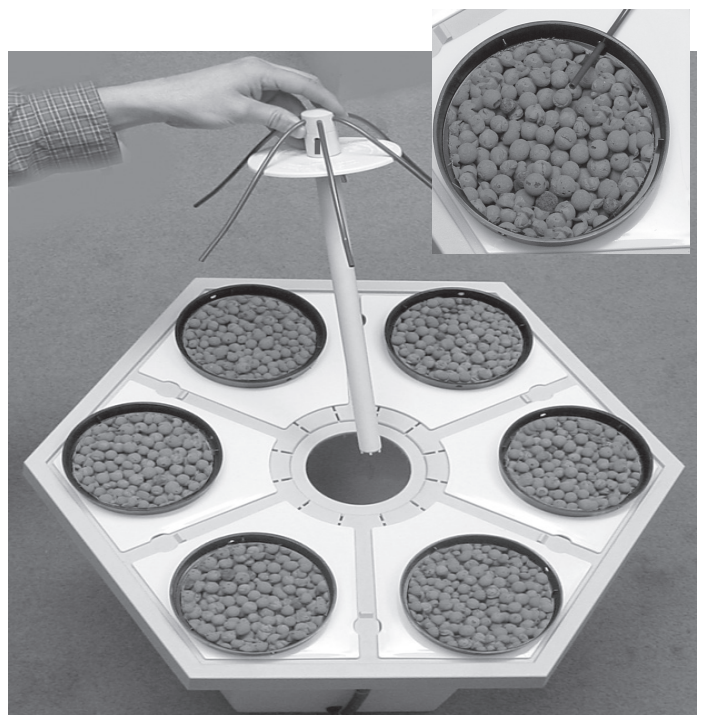

# EcoGrower

**GUARANTEED ONE YEAR**

		RÉF :
A	1	RE08001
B	1	CV03001
C	6	CV03005
D	6	PO01003
E	1	SB00006
F	1	AL01008
G	1	CV03002
H	1	AL01015
I	1	PM01006
J	1	EI01001
K	1	IN01001
L	1	TN01004

A + B

A + B + C

A + B + C + D

A + B + C + D + E

G + F + H

26,5 liters

38 liters

50 liters