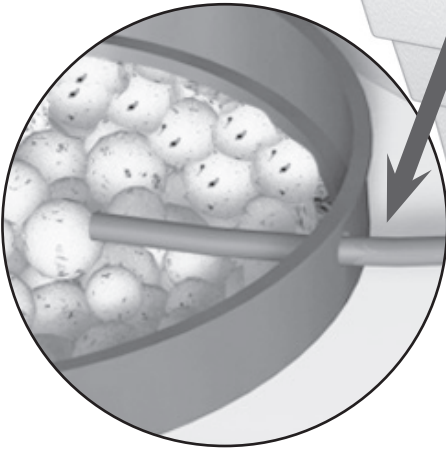

GHE
eurohydro.com

octobre 2016

**YOUR PUMP IS
GUARANTEED ONE YEAR
FROM DATE OF PURCHASE.**
It must not be opened or modified.
KEEP YOUR INVOICE

GRATIS

pH DOWN DRY

PH TEST KIT

Flora Series
FloraGro 1L
FloraMicro Hard Water 1/2 L
FloraMicro Soft Water 1/2 L
FloraBloom 1L

EcoGrower