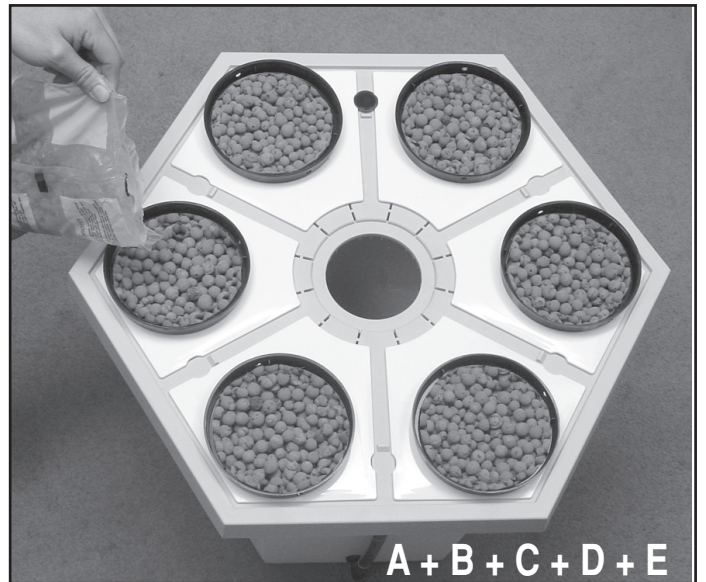

# EcoGrower

**GUARANTEED ONE YEAR**

		RÉF :
A	1	RE08001
B	1	CV03001
C	6	CV03005
D	6	PO01003
E	1	SB00006
F	1	AL01008
G	1	CV03002
H	1	AL01015
I	1	PM01006
J	1	EI01001
K	1	IN01001
L	1	TN01004

A + B

A + B + C

A + B + C + D

A + B + C + D + E

G + F + H

26,5 liters

38 liters

50 liters