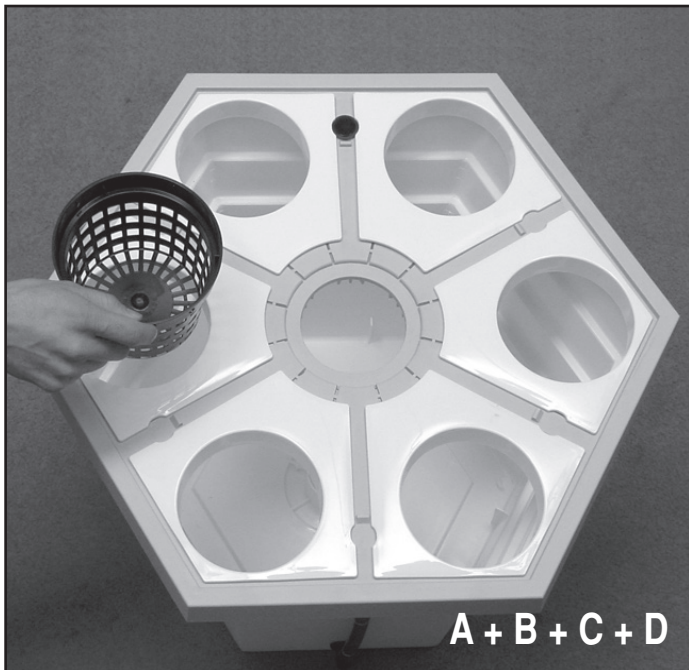

# EcoGrower

**GUARANTEED ONE YEAR**

		RÉF :
A	1	RE08001
B	1	CV03001
C	6	CV03005
D	6	PO01003
E	1	SB00006
F	1	AL01008
G	1	CV03002
H	1	AL01015
I	1	PM01006
J	1	EI01001
K	1	IN01001
L	1	TN01004

A + B

A + B + C

A + B + C + D

A + B + C + D + E

G + F + H

26,5 liters

38 liters

50 liters